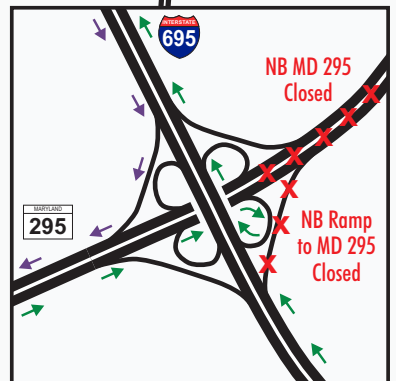

MD 295 WEEKEND CLOSURE DETOUR ROUTES

August 20, 2021 (starting at 9:00 pm) through August 23, 2021 (ending at 5:00 am)

See Inset Below

Annapolis Road Bridge Over MD 295

LEGEND

- I-695 Inner Loop/West Detour
- I-95 Southbound Detour
- Russell Street Southbound Detour
- Monroe Street Eastbound Detour
- Westport Street Ramp Detour
- Annapolis Road Ramp Detour