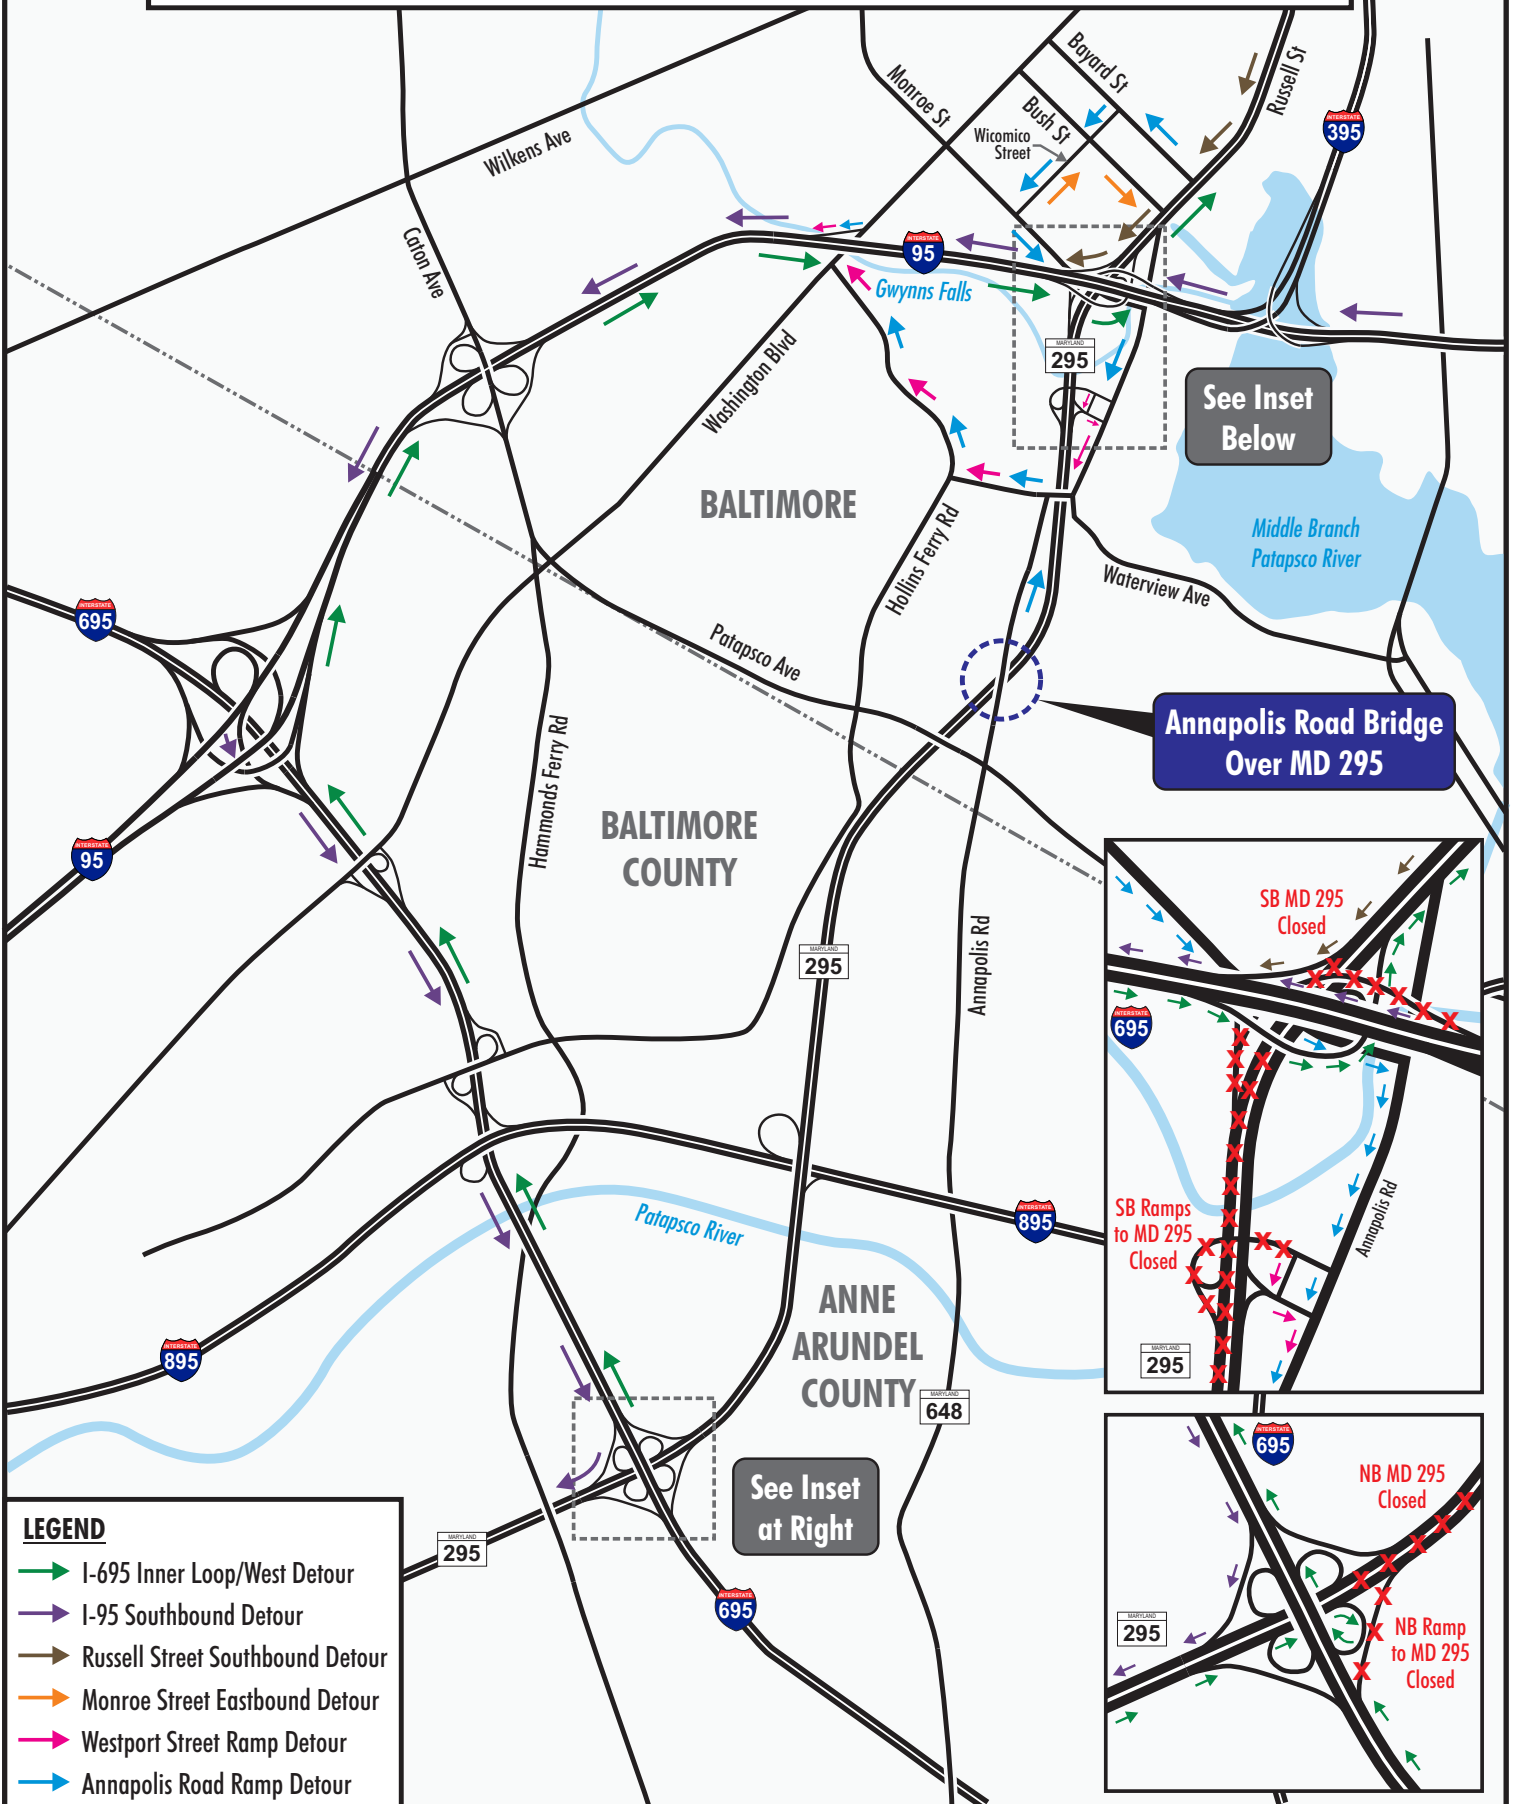

MD 295 WEEKEND CLOSURE DETOUR ROUTES

August 20, 2021 (starting at 9:00 pm) through August 23, 2021 (ending at 5:00 am)

See Inset Below

Annapolis Road Bridge Over MD 295

LEGEND

- I-695 Inner Loop/West Detour
- I-95 Southbound Detour
- Russell Street Southbound Detour
- Monroe Street Eastbound Detour
- Westport Street Ramp Detour
- Annapolis Road Ramp Detour