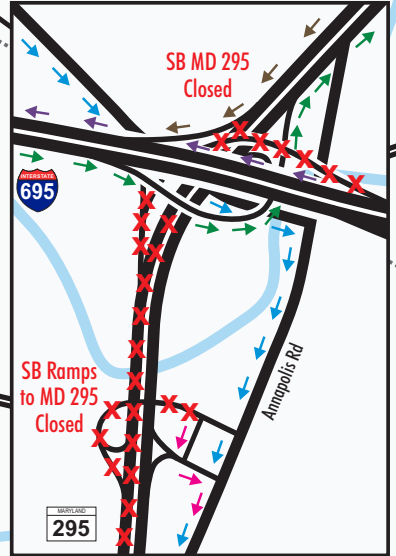

MD 295 WEEKEND CLOSURE DETOUR ROUTES

August 20, 2021 (starting at 9:00 pm) through August 23, 2021 (ending at 5:00 am)

See Inset Below

Annapolis Road Bridge Over MD 295

LEGEND

- I-695 Inner Loop/West Detour
- I-95 Southbound Detour
- Russell Street Southbound Detour
- Monroe Street Eastbound Detour
- Westport Street Ramp Detour
- Annapolis Road Ramp Detour